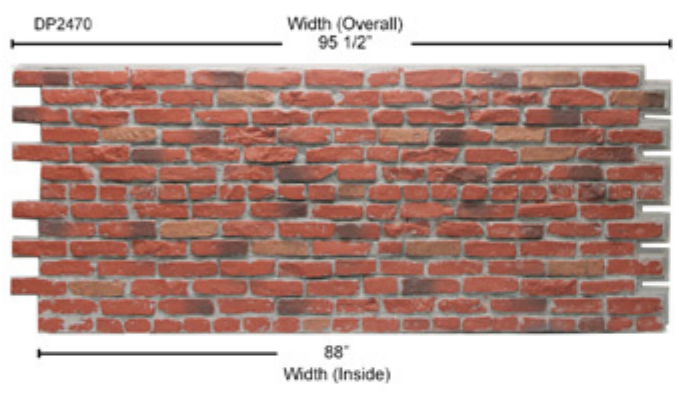

4'x8' SERIES

DP2471

PRODUCT	
<b>DP2470</b>	<b>STL BRICK</b>
Thickness:	1 1/2"
Height:	39"
Inside Width:	88"
Outside Width:	95 1/2"
Weight:	29 lbs
Area:	32 sq ft
<b>DP2471</b>	<b>STL BRICK CORNER</b>
Thickness:	1 1/2"
Height:	39"
Inside Width:	7"
Outside Width:	12"
Weight:	6 lbs
Area:	6.5 sq ft