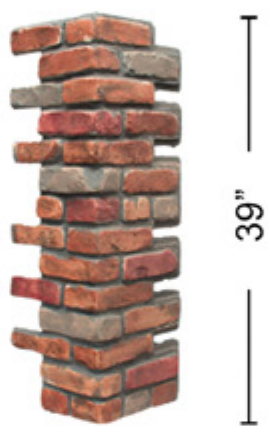

4'x8' SERIES

DP2471

PRODUCT	
<b>DP2470</b>	<b>STL BRICK</b>
Thickness:	1 1/2"
Height:	39"
Inside Width:	88"
Outside Width:	95 1/2"
Weight:	29 lbs
Area:	32 sq ft
<b>DP2471</b>	<b>STL BRICK CORNER</b>
Thickness:	1 1/2"
Height:	39"
Inside Width:	7"
Outside Width:	12"
Weight:	6 lbs
Area:	6.5 sq ft